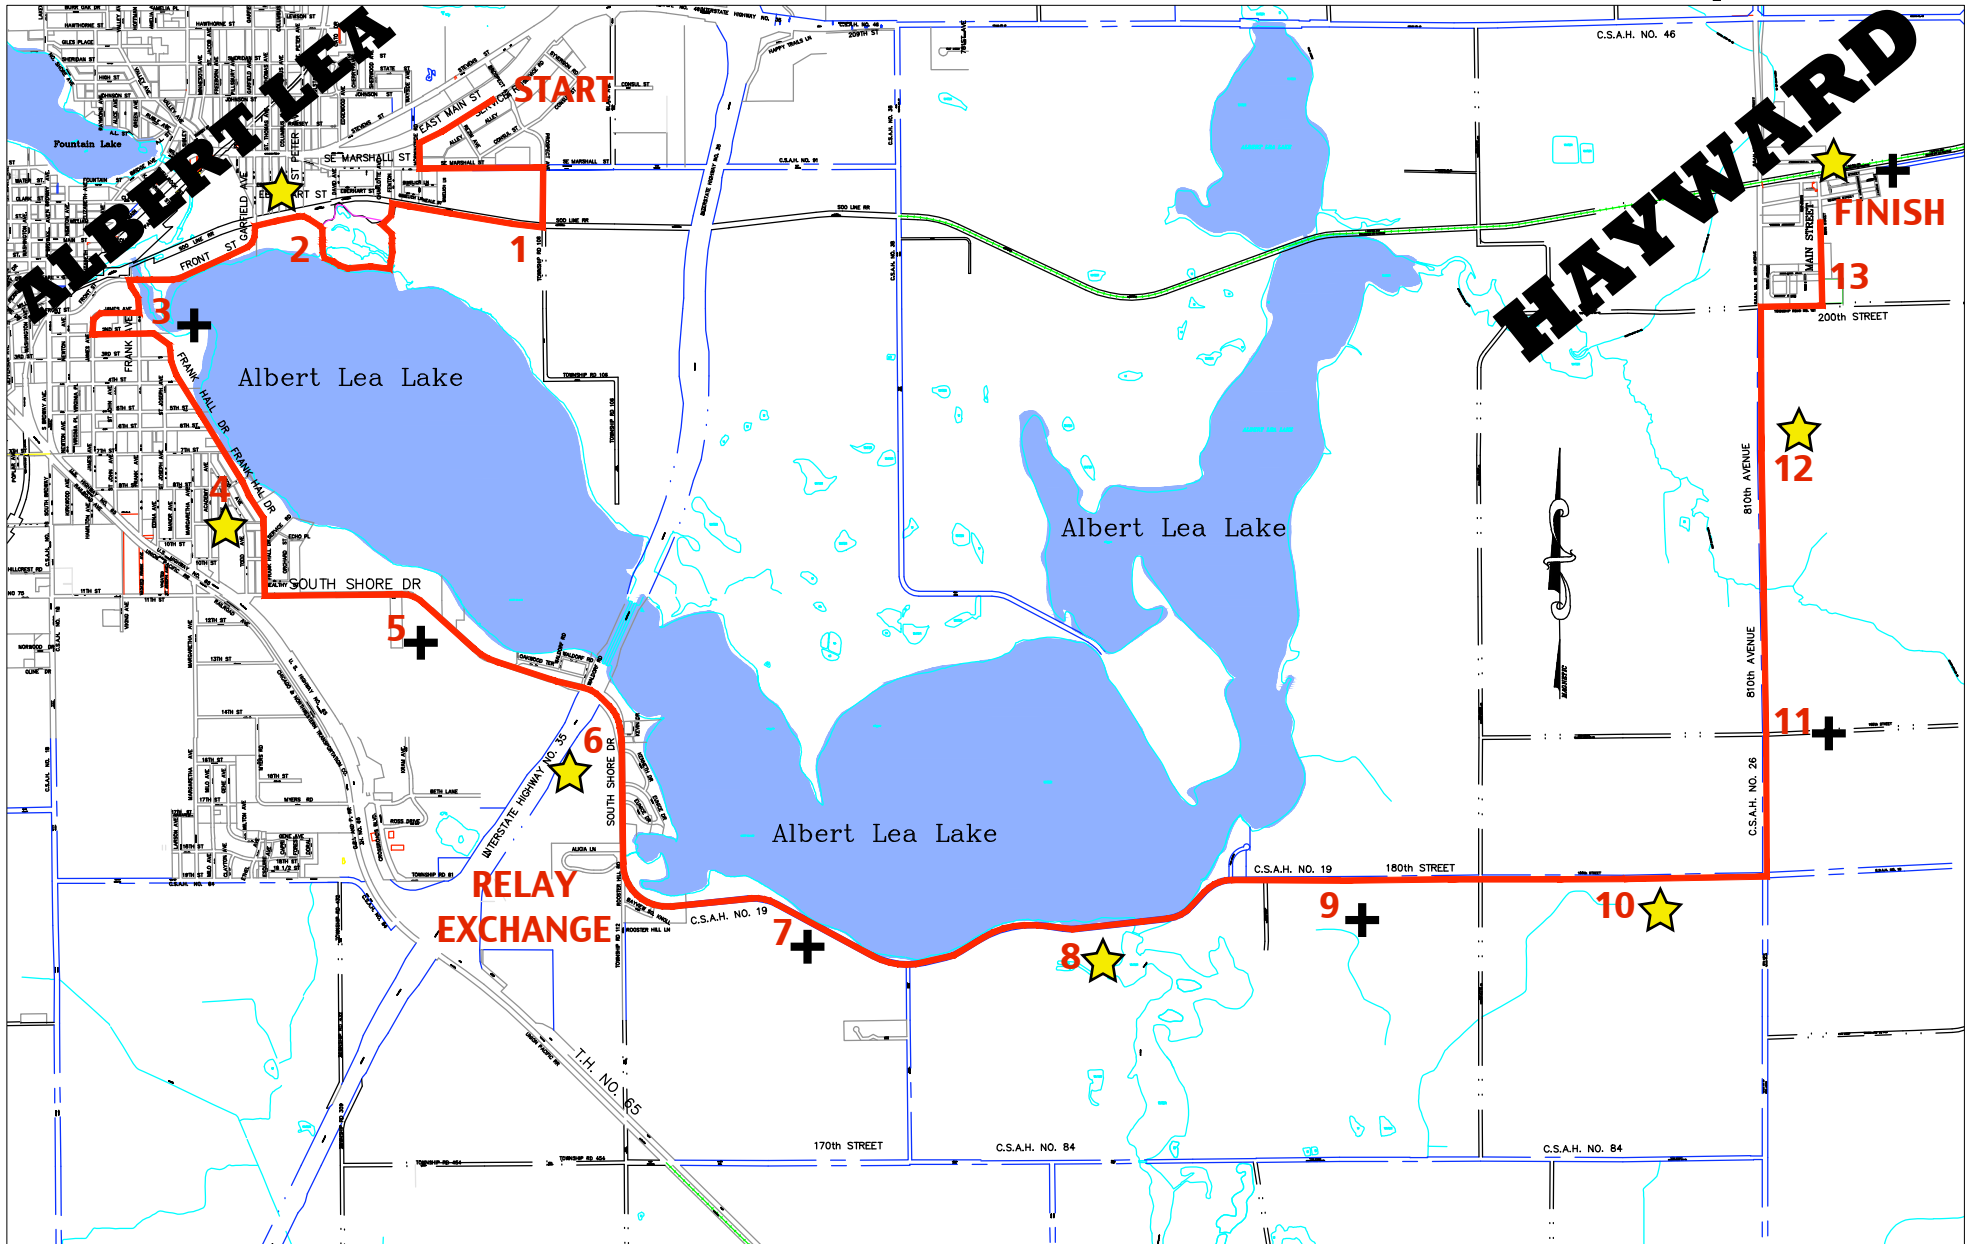

April Sorensen Memorial Half Marathon & Relay Map

1 = Mile Marker ★ = Water Station + = Aid Station

MILE 1 - Prospect Ave / Blazing Star Trail
 MILE 2 - Blazing Star Trail
 MILE 3 - Frank Ave / James Ave
 MILE 4 - Frank Hall Dr / E 8th St
 MILE 5 - South Shore Dr (near 1410 mailbox)
 MILE 6 - South Shore Dr / Kenneth Dr
 RELAY EXCHANGE - South Shore Dr / Rooster Hill Rd 770th Ave

MILE 7 - 77665 South Shore Dr (west of boat landing)
 MILE 8 - 78505 / 78513 South Shore Dr
 MILE 9 - west of 79494 South Shore Dr
 MILE 10 - 80451 South Shore Dr
 MILE 11 - County Rd 26 / 185 St
 MILE 12 - 19359 County Rd 26
 MILE 13 - Main St in Hayward, MN